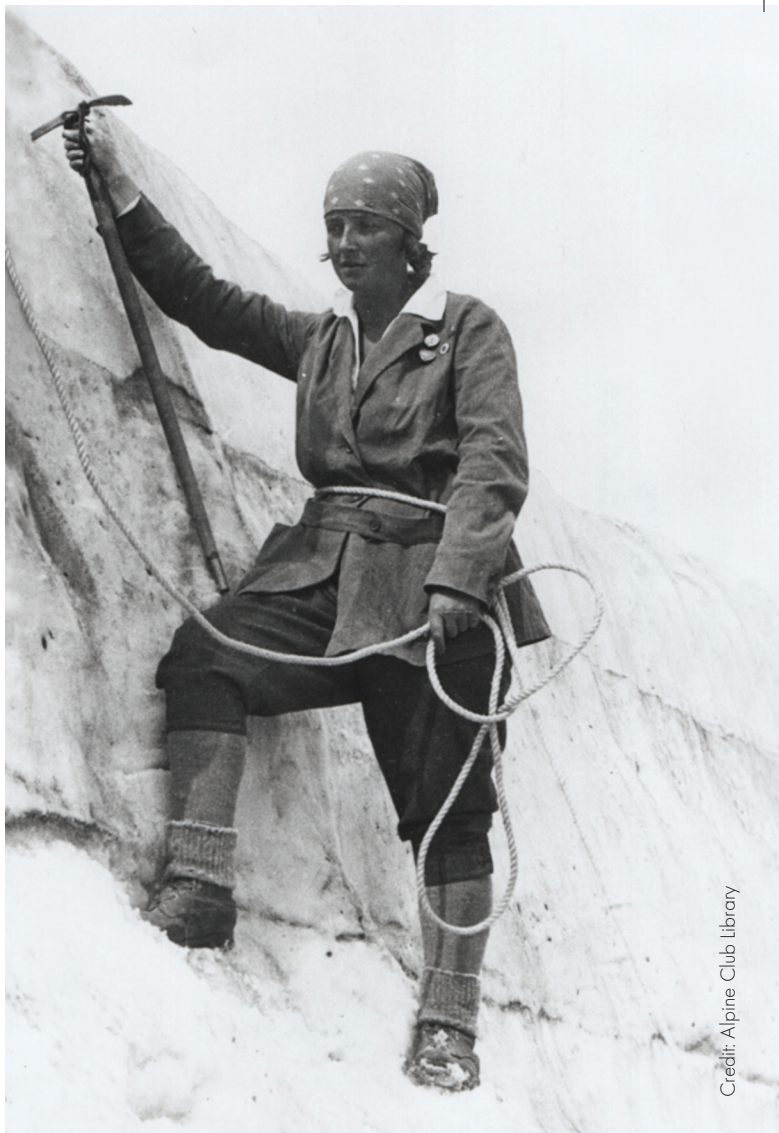

 **THE PINNACLE CLUB**
for women climbers

100
YEARS
1921 - 2021

 1857
Alpine
CLUB

Credit: Alpine Club Library

Women with Altitude: 100 Years of Female Alpinism in the Pinnacle Club and Alpine Club

FREE EXHIBITION

ALPINE CLUB OPENING HOURS

MON 10AM - 5PM

TUE 10AM - 5PM

WED 10AM - 5PM

THU 10AM - 9PM

FRI 10AM - 5PM

SAT/SUN - CLOSED

THE PINNACLE CLUB was founded in 1921 for women climbers to develop as independent rock climbers and mountaineers. As part of its centenary celebrations it has undertaken a project to preserve and share the rich history of the Pinnacle Club - spotlighting women's longstanding involvement and achievements in climbing and mountaineering, rebalancing a narrative which to date has primarily been about men.